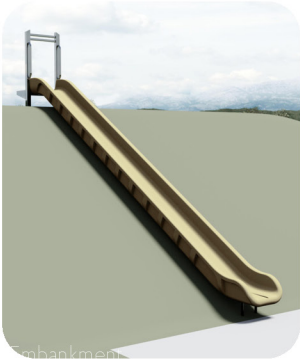

New Kids' Play Area

Wee Wah Park & Beach Club

*Little
Place*

Designed by:
Little Place
Ewa Hermanowska-Wnuk

Playground Equipment :
Columbia Cascade Company

Wee Wah Play Area 2025

1. TimberForm 4855-TF-M
Custom natural colors and wood

2. Three Bay Swing 1563-6

3. Reuse seesaw,
bumble bee and frog spring toys

Wee Wah Play Area 2025

1. 1650-101-EMB
Embankment Slide

2. 1650-103-01-EMB
Curved Embankment Slide

3. 1673-20-EMB
TimberCraft
Embankment Log Ladder

4. TimberForm Rope &
Ball Embankment
Custom Douglas fir wooden posts