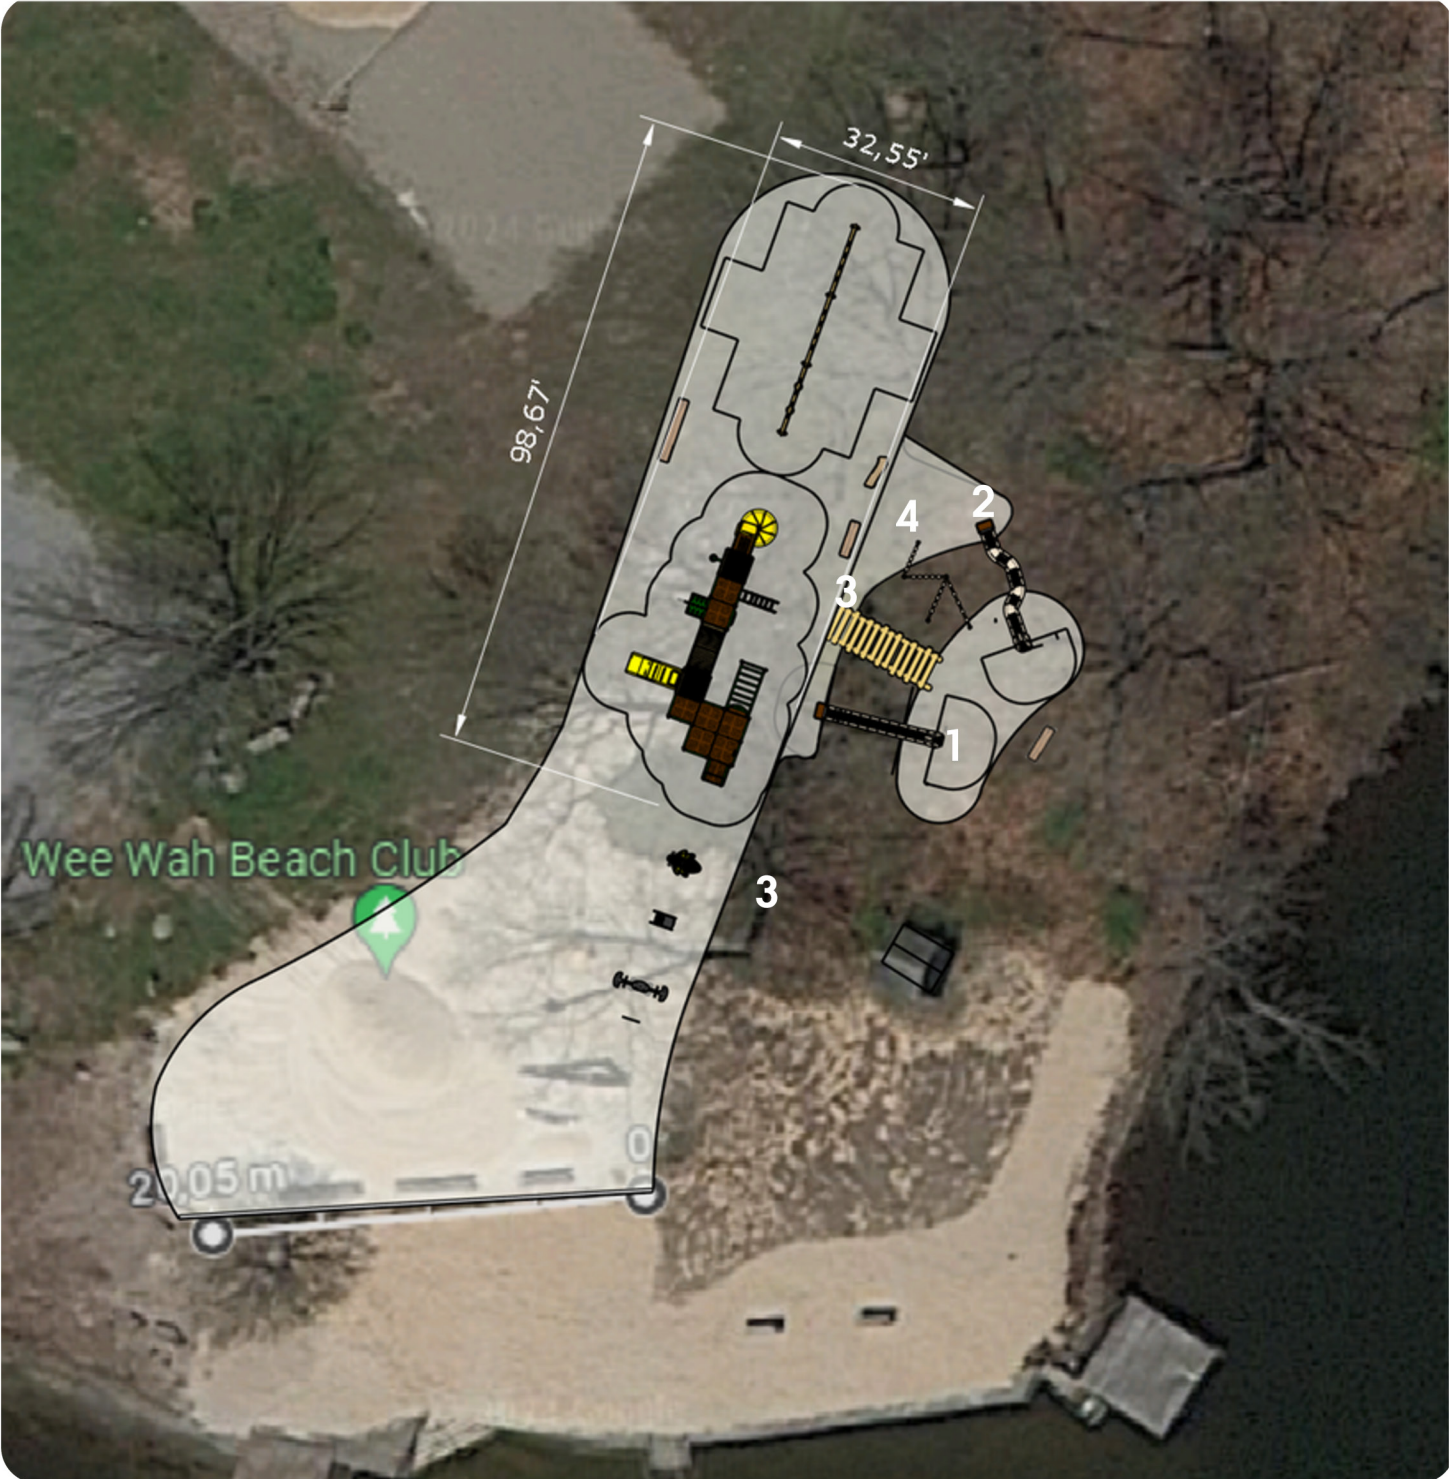

New Kids' Play Area

Wee Wah Park & Beach Club

*Little
Place*

Designed by:
Little Place
Ewa Hermanowska-Wnuk

Playground Equipment :
Columbia Cascade Company

Wee Wah Play Area 2025

1. TimberForm 4855-TF-M
Custom natural colors and wood

2. Three Bay Swing 1563-6

3. Reuse seesaw,
bumble bee and frog spring toys

Wee Wah Play Area 2025

1. 1650-101-EMB
Embankment Slide

2. 1650-103-01-EMB
Curved Embankment Slide

3. 1673-20-EMB
TimberCraft
Embankment Log Ladder

4. TimberForm Rope &
Ball Embankment
Custom Douglas fir wooden posts