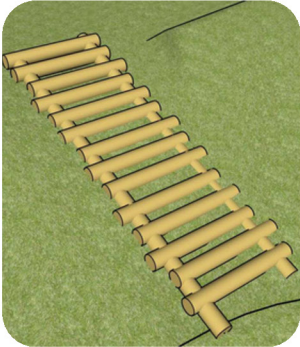

2. Three Bay Swing 1563-6

3. Reuse seesaw,
bumble bee and frog spring toys

Wee Wah Play Area 2025

1. 1650-101-EMB
Embankment Slide

2. 1650-103-01-EMB
Curved Embankment Slide

3. 1673-20-EMB
TimberCraft
Embankment Log Ladder

4. TimberForm Rope &
Ball Embankment
Custom Douglas fir wooden posts